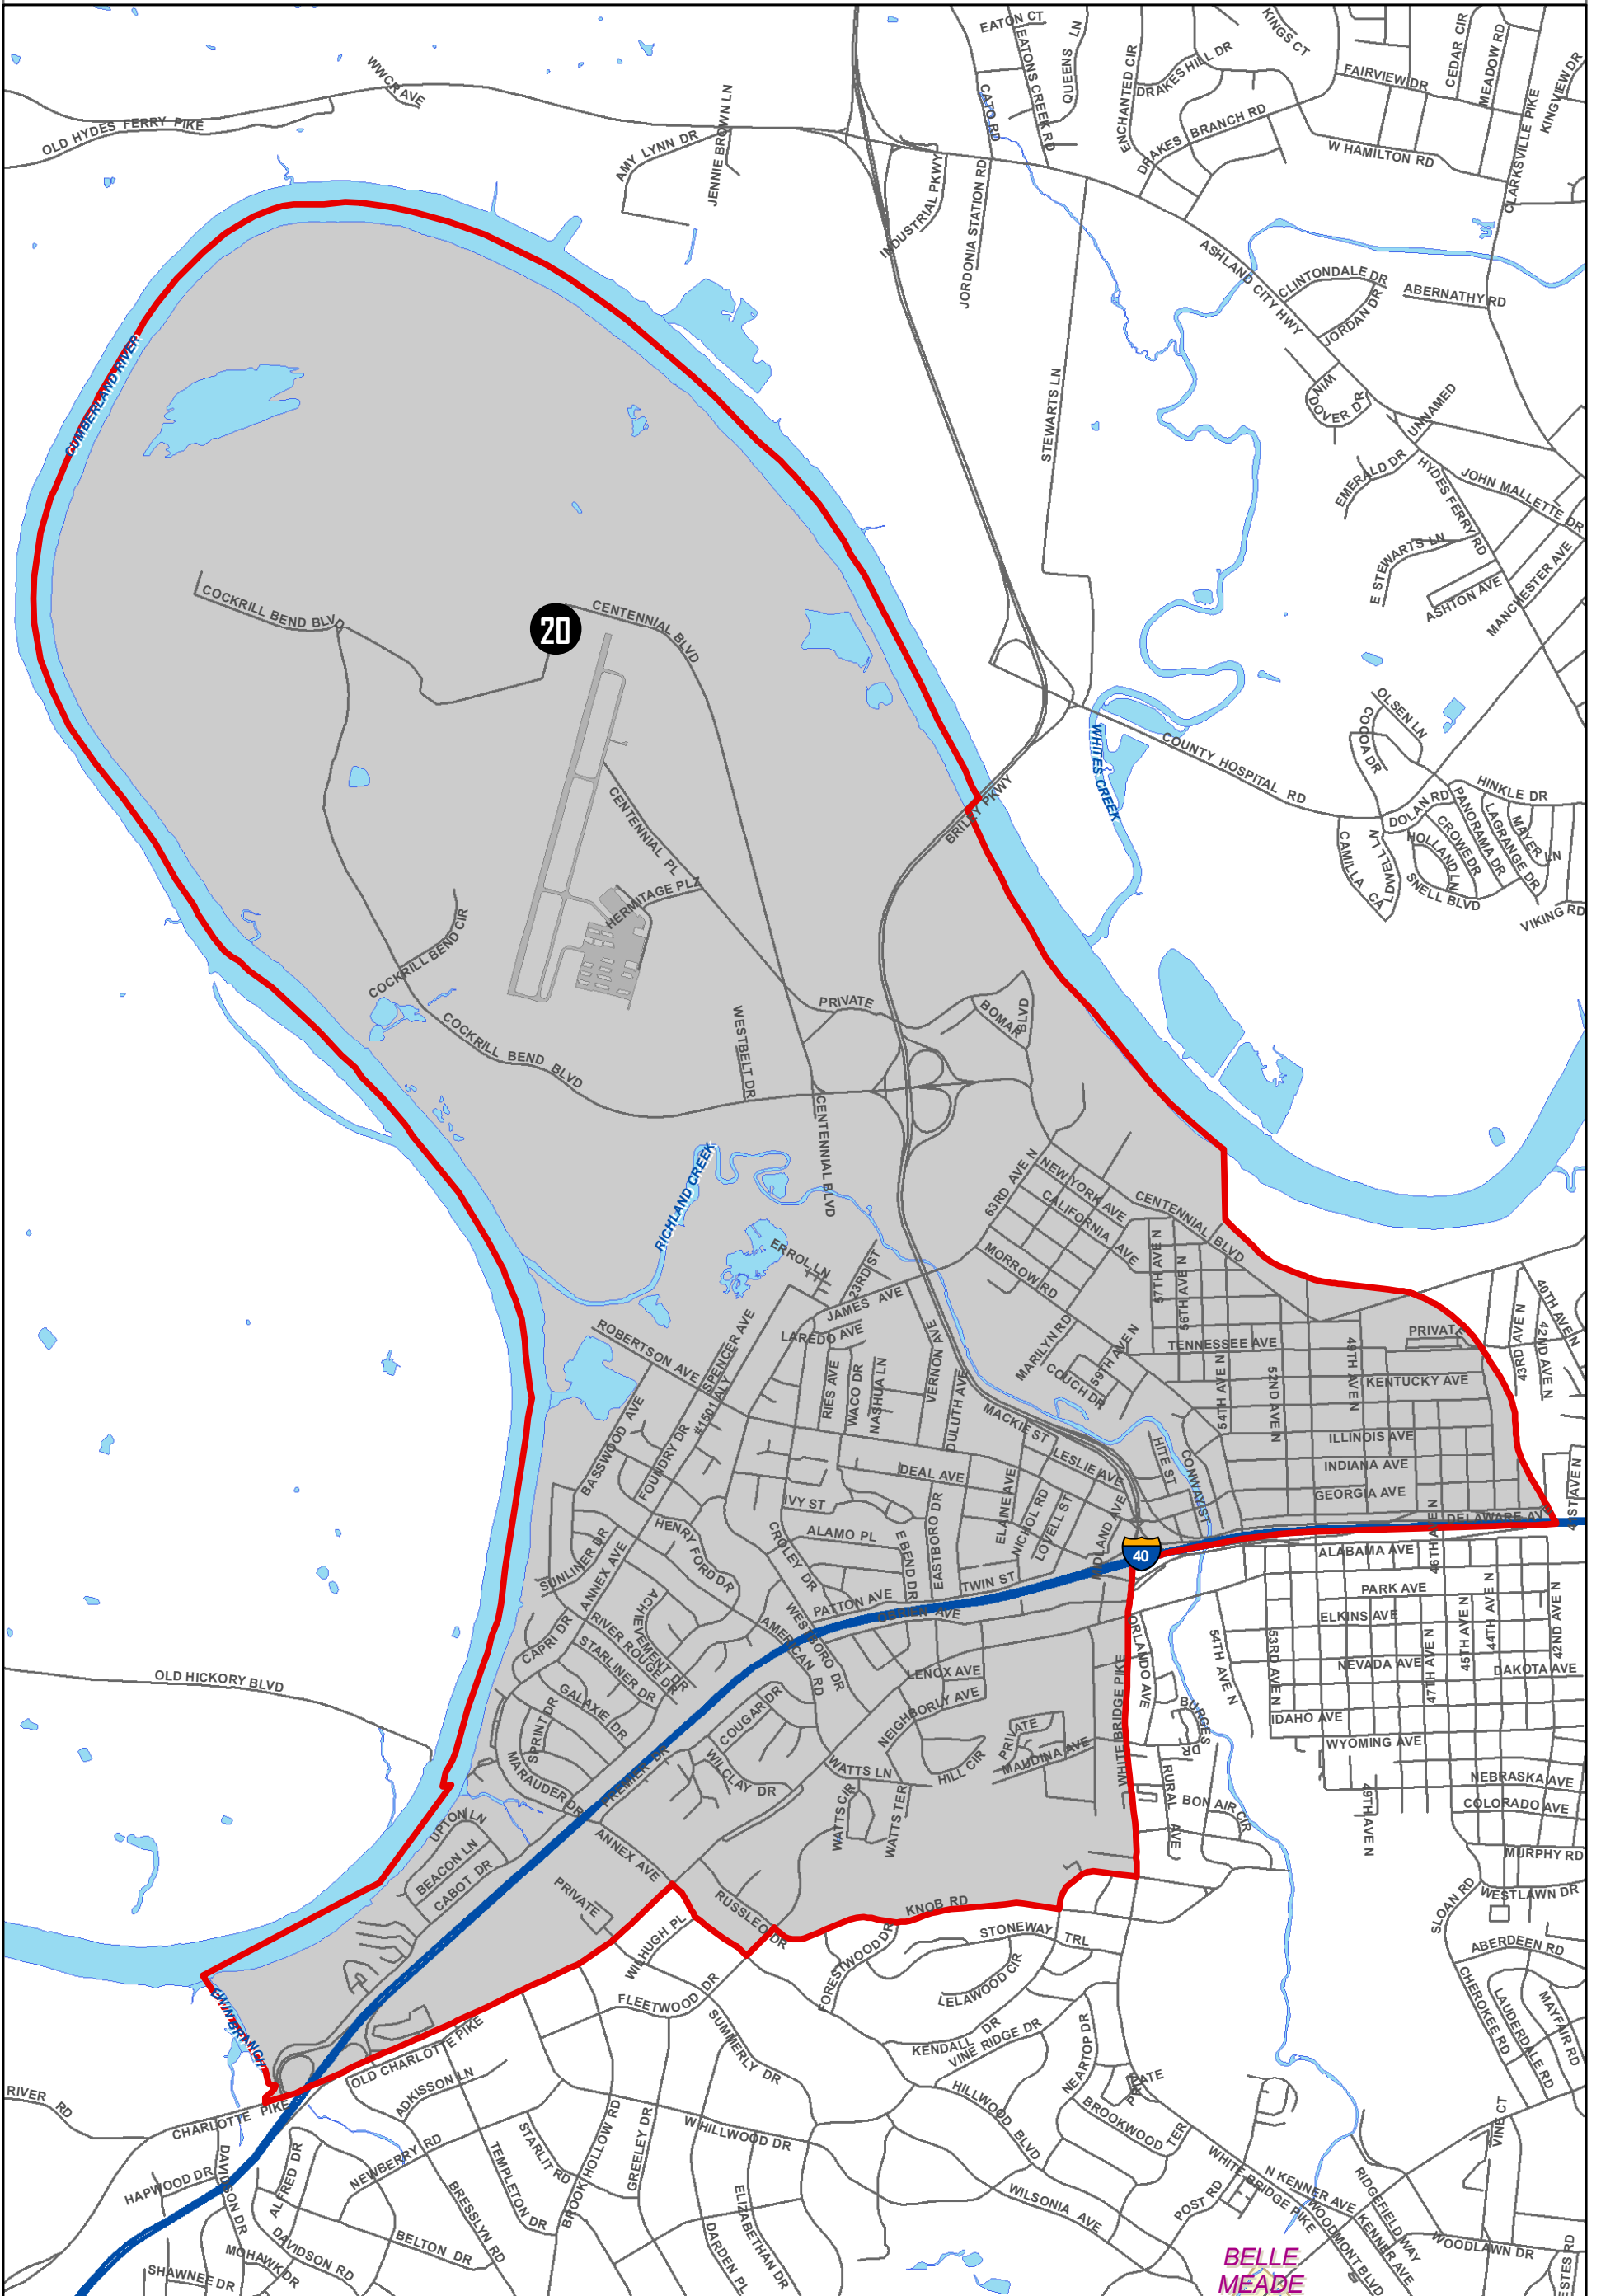

# 2011 Council Districts

## District 20

Metropolitan Nashville Planning Department  
April 2011

Datum: NAD 1983  
Projection: State Plane, Tenn.  
Units: Feet

BELLE  
MEADE